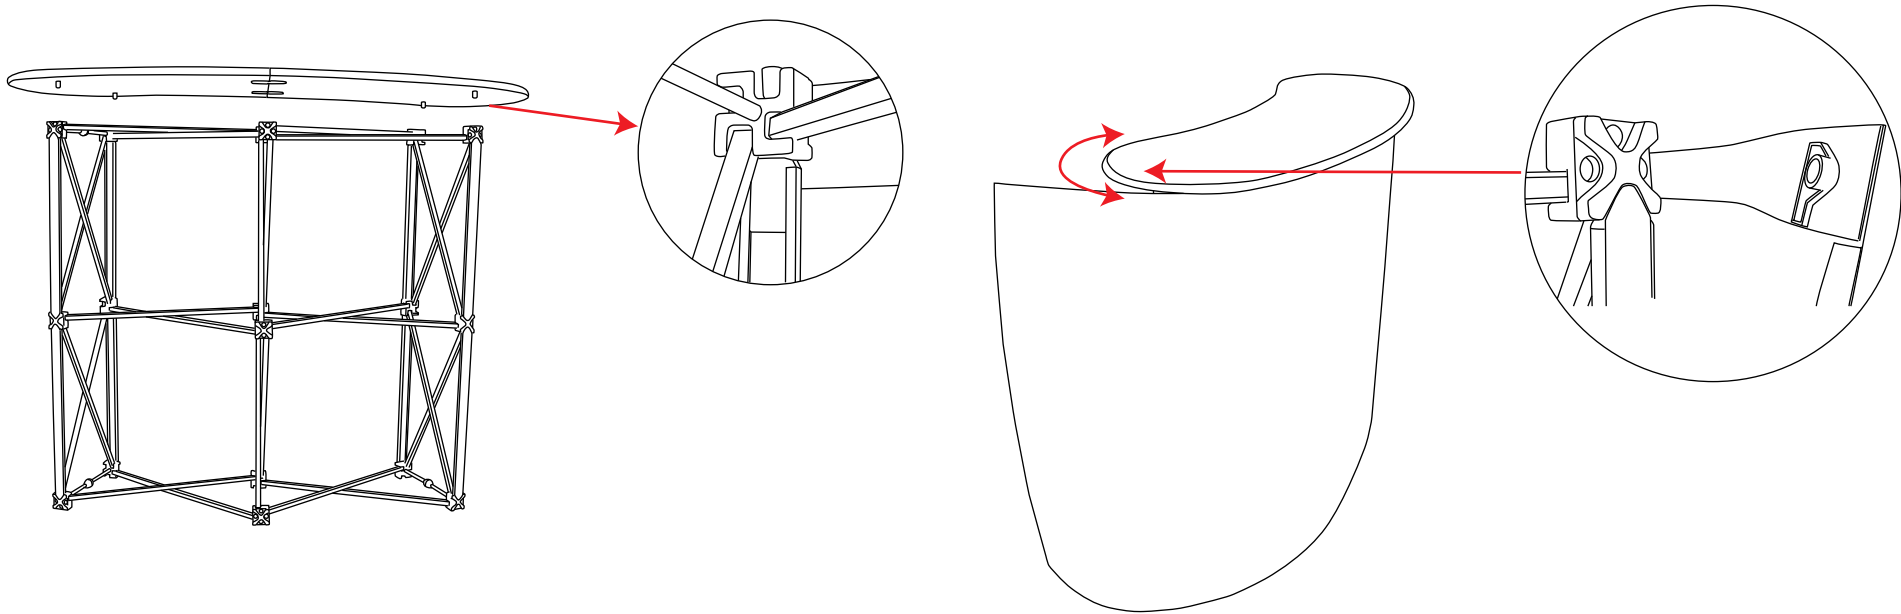

# Pop up Counta

**1**

**2**

Visible Graphic Area: 950mm(h) x2060mm(w)  
Recommended Graphic thickness: 440microns min

# Pop up Counta

Shelf Layout