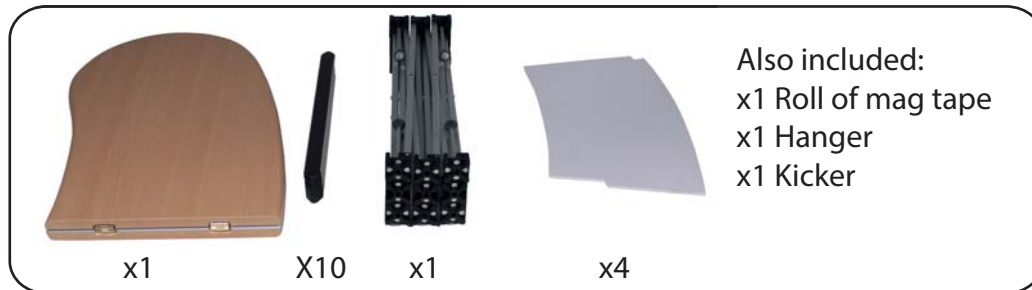

# Pop up Counta

**1**

**2**

Visible Graphic Area: 950mm(h) x2060mm(w)  
Recommended Graphic thickness: 440microns min

# Pop up Counta

Shelf Layout