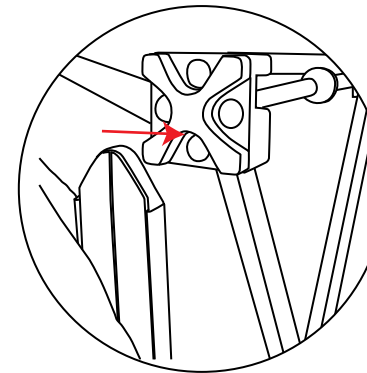

# Pop up Counta

**1**

**2**

Visible Graphic Area: 950mm(h) x2060mm(w)  
Recommended Graphic thickness: 440microns min